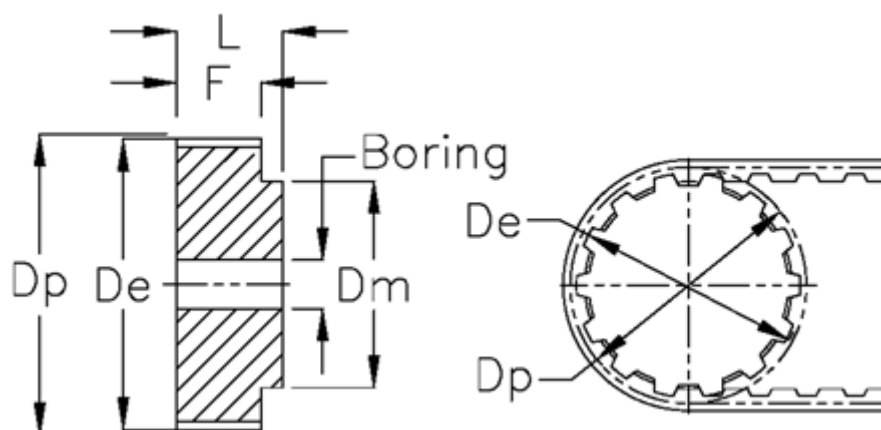

Data Sheet

Article number: 60415347060

Description: Timing Belt Pulley 47 T10 60/0

Measures

Belt width	= - 32 mm	Type = T10
De	= 189.1	Weight = 3.004
Dm	= 110	
Dp	= 191.1	
F	= 37	
L	= 47	
Pre-drilled	= 16	
Tooth number	= 60	